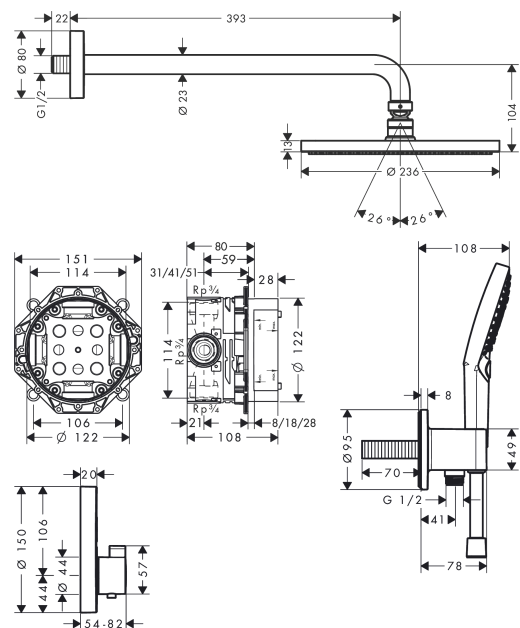

Raindance S
Shower system 240 1 jet PowderRain with ShowerSelect S
 Surfaces: **Chrome** Article Number: **27951000**

Description

product features

- consists of: overhead shower, hand shower, shower thermostat, basic set, wall outlet, shower hose
- shower head size: 240 mm
- spray type overhead shower: PowderRain
- spray type hand shower: PowderRain, Rain, Whirl
- maximum flow rate at 3 bar: 18,1 l/min
- minimum flow pressure: 1 bar
- pivot connector prevent hose from tangling

Technology

Product image

Scale drawing

Flowchart

Raindance S
Shower system 240 1 jet PowderRain with ShowerSelect S
 Surfaces: **Chrome** Article Number: **27951000**

Exploded Drawing

Year of production: >01/21

Raindance S

Shower system 240 1 jet PowderRain with ShowerSelect S

Surfaces: **Chrome** Article Number: **27951000**

Spare part list

Year of production: >01/21

Pos.	Description	Article Number	Price	PU
1	-	27607000	-	1
2	handshower	26014000	-	1
3	-	26487000	-	1
4	shower hose Isiflex'B 1,25 m	28272000	-	1
5	Thermostat	15743000	-	1
6	concealed item	01800180	-	1