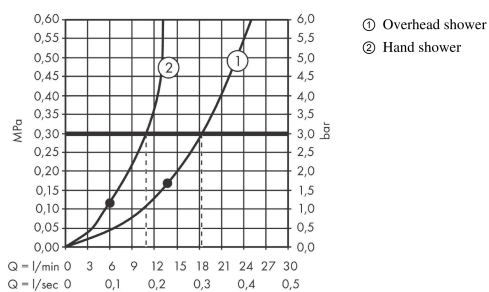

Raindance S
Shower system 240 1 jet PowderRain with ShowerSelect S
 Surfaces: **Chrome** Article Number: **27951000**

Description

product features

- consists of: overhead shower, hand shower, shower thermostat, basic set, wall outlet, shower hose
- shower head size: 240 mm
- spray type overhead shower: PowderRain
- spray type hand shower: PowderRain, Rain, Whirl
- maximum flow rate at 3 bar: 18,1 l/min
- minimum flow pressure: 1 bar
- pivot connector prevent hose from tangling

Technology

Product image

Scale drawing

Flowchart

Raindance S
Shower system 240 1 jet PowderRain with ShowerSelect S
 Surfaces: **Chrome** Article Number: **27951000**

Exploded Drawing

Year of production: >01/21