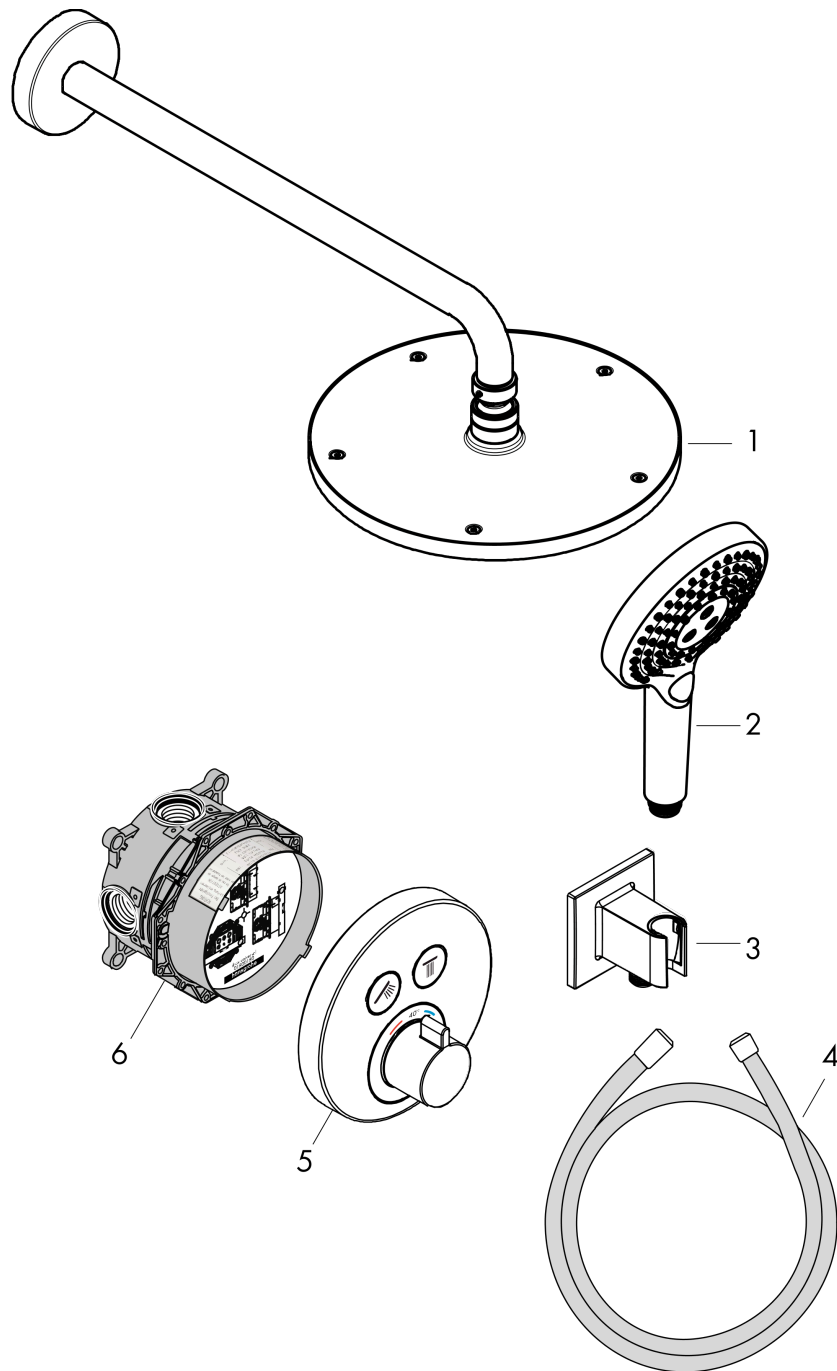

Raindance S
Shower system 240 1 jet PowderRain with ShowerSelect S
 Surfaces: **Chrome** Article Number: **27951000**

Description

product features

- consists of: overhead shower, hand shower, shower thermostat, basic set, wall outlet, shower hose
- shower head size: 240 mm
- spray type overhead shower: PowderRain
- spray type hand shower: PowderRain, Rain, Whirl
- maximum flow rate at 3 bar: 18,1 l/min
- minimum flow pressure: 1 bar
- pivot connector prevent hose from tangling

Technology

Product image

Scale drawing

Flowchart

Raindance S
Shower system 240 1 jet PowderRain with ShowerSelect S
 Surfaces: **Chrome** Article Number: **27951000**

Exploded Drawing

Year of production: >01/21

Raindance S

Shower system 240 1 jet PowderRain with ShowerSelect S

Surfaces: **Chrome** Article Number: **27951000**

Spare part list

Year of production: >01/21

Pos.	Description	Article Number	Price	PU
1	-	27607000	-	1
2	handshower	26014000	-	1
3	-	26487000	-	1
4	shower hose Isiflex'B 1,25 m	28272000	-	1
5	Thermostat	15743000	-	1
6	concealed item	01800180	-	1